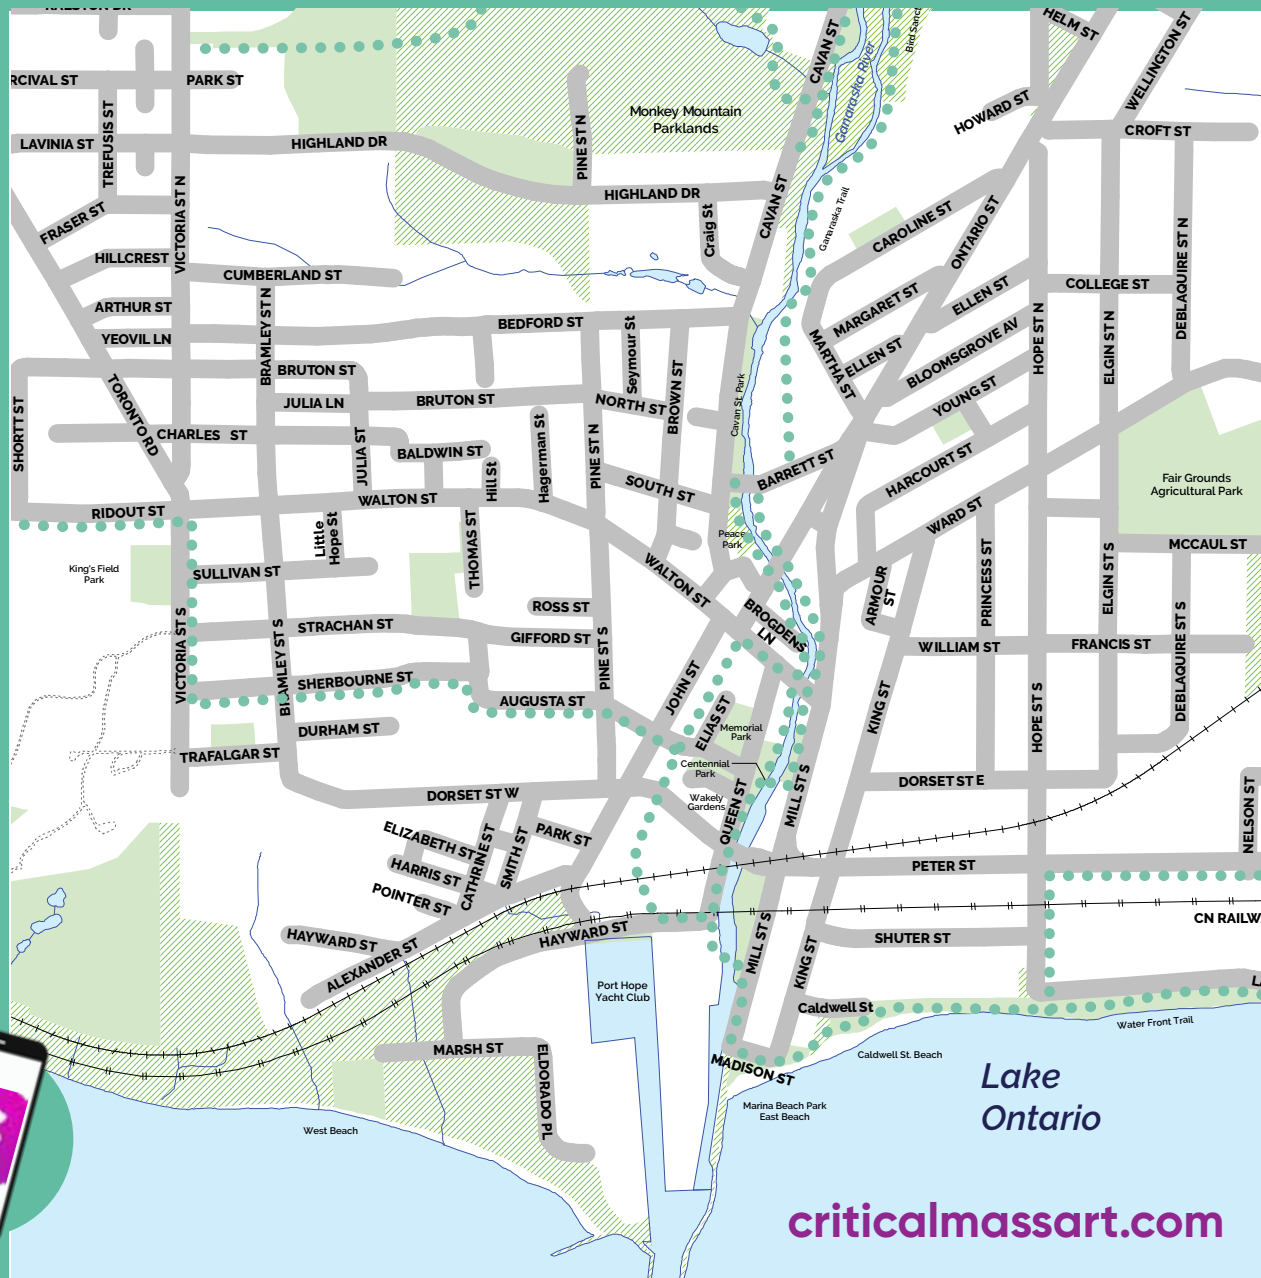

Make a list of your 5 favourite places in Port Hope: (Feel free to share a memory or anecdote of what that place means to you. Write notes or draw directly on the map.)

Are your fave Port Hope places outside this area? Show us your walking route!

- Download MapMyWalk app – it's free
 - Save your route
 - Email it to info@criticalmassart.com
 - Submit by **Tuesday, July 14th**
 - Or, drop off at Little Station dropbox
- Little Station: 15 Elias Street, Lent Lane